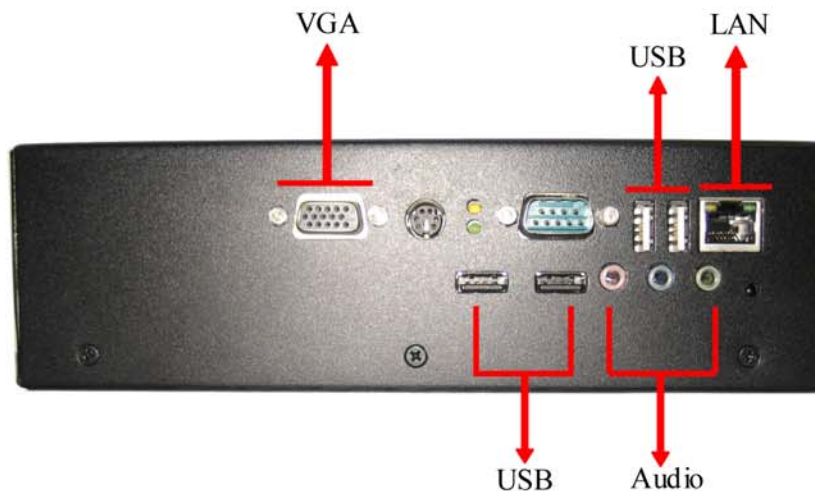

Portwell, Inc. (Headquarters)

3F, No. 92, Sec. 1, Nei-Hu Rd.,
114 Taipei, Taiwan
Tel: +886-2-27992020
Fax: +886-2-27991010
E-mail: info@portwell.com.tw
<http://www.portwell.com.tw>

American Portwell

Tel: +1-510-403-3399 Fax: +1-510-403-3184
E-mail: info@portwell.com
<http://www.portwell.com>

Portwell Japan, Inc.

Tel: +81-3-5298-8071 Fax: +81-3-5298-8072
E-mail: info@portwell.co.jp
<http://www.portwell.co.jp>

Beijing Portwell

Tel: +86-10-82701616 Fax: +86-10-82700606
E-mail: info@portwell.com.cn
<http://www.portwell.com.cn>

Portwell (UK) Ltd.

Tel: +44(0)1202-813816 Fax: +44(0)1202-813817
E-mail: info@portwell.co.uk
<http://www.portwell.co.uk>

Portwell, B.V.

Tel: +31-252-620790 Fax: +31-252-621325
E-mail: info@portwell.nl
<http://www.portwell.nl>

Portwell-Laxsons India

Tel: +91-22-2685-9911 Fax: +91-22-2685-9922
E-mail: info@portwelllaxsons.com
<http://www.portwelllaxsons.com>

M070521